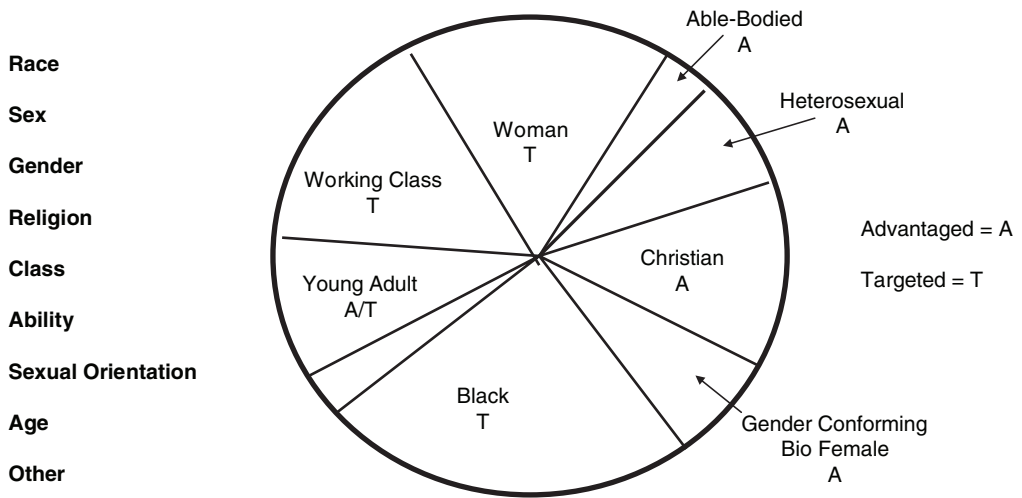

Appendix 3K

Identity Wheel

Race

Sex

Gender

Religion

Class

Ability

Sexual Orientation

Age

Other

Advantaged = A

Targeted = T

Create your identity wheel by indicating your targeted and advantaged social group memberships. Make the identity "slice" a size that reflects your awareness of that social group membership. Memberships that you are more aware of will be a bigger slice than those you are less aware of.

Sample Identity Wheel

Create your identity wheel by indicating your targeted and advantaged social group memberships. Make the identity "slice" a size that reflects your awareness of that social group membership. Memberships that you are more aware of will be a bigger slice than those you are less aware of.